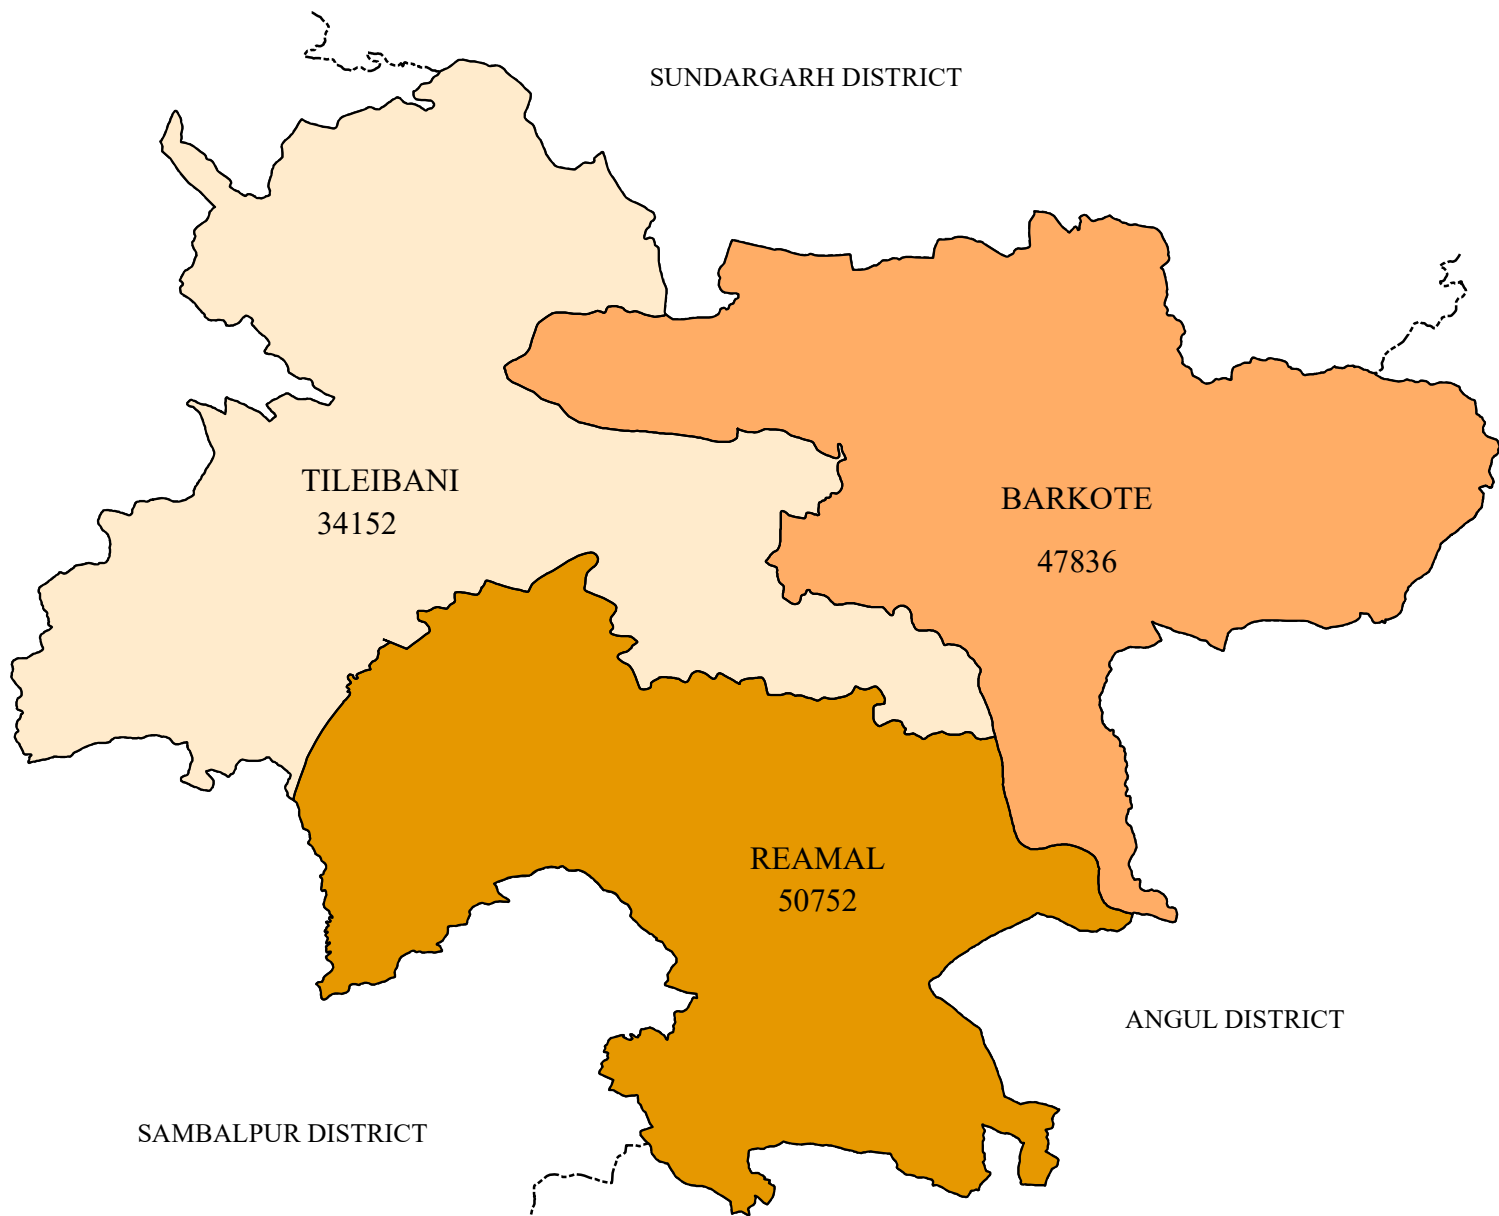

NON-WORKERS DISTRICT: DEBAGARH

LEGEND

NON-WORKERS

- 34152 - 34330 (LOW)
- 34331 - 47850 (MEDIUM)
- 47851 - 50752 (HIGH)
- DISTRICT BOUNDARY
- BLOCK BOUNDARY

Source : Census - 2011

INDEX

0 5 10 20 Kilometers